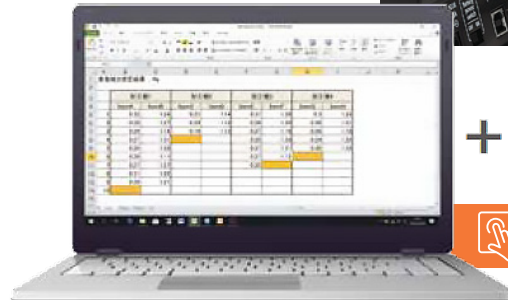

Model SJ-411

Portable Surface
Roughness Tester

- Collect & send data straight to PC using U-WAVE Wireless Software and various accessories for further applications
- Higher quality control level while maintaining a user-friendly measurement experience
- Extra measurement capability, by using the same roughness measurement data to perform simple contour measuring functions (fine contour)

$ 8764.20/ea.

Valid until March 31, 2022

U-WAVE
Wireless Software
to connect to PC

SJ 410 Series with U-Wave Technology